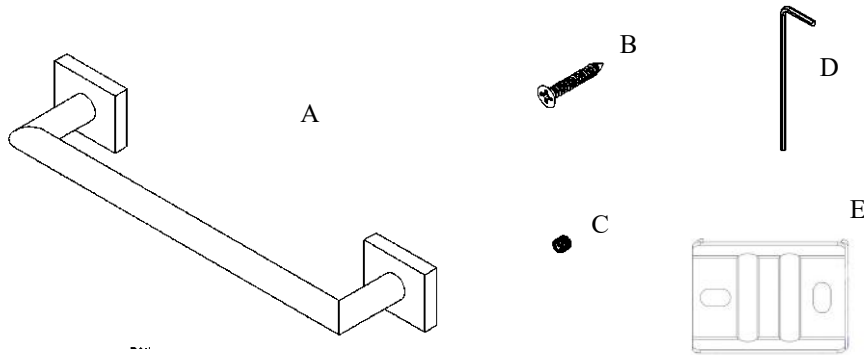

# Volkano Crater 12" Towel Bar Installation Guide

Code: V62133, V62134, V62135

Parts Included	QTY
A - Towel Bar	1
B - Screw	4
C - Set Screw	2
D - Allen Key	1
E - Bracket	2

Model #	Description	Finish	Weight (lb)	WxHxD (mm)	WxHxD (Inches)	Metal Type
V62133	Crater 12" Towel Bar	Chrome	0.682	336 x 45 x 71	13.35 x 1.75 x 2.75	Brass
V62134	Crater 12" Towel Bar	Brushed Nickel	0.682	336 x 45 x 71	13.35 x 1.75 x 2.75	Brass
V62135	Crater 12" Towel Bar	Matte Black	0.682	336 x 45 x 71	13.35 x 1.75 x 2.75	Brass